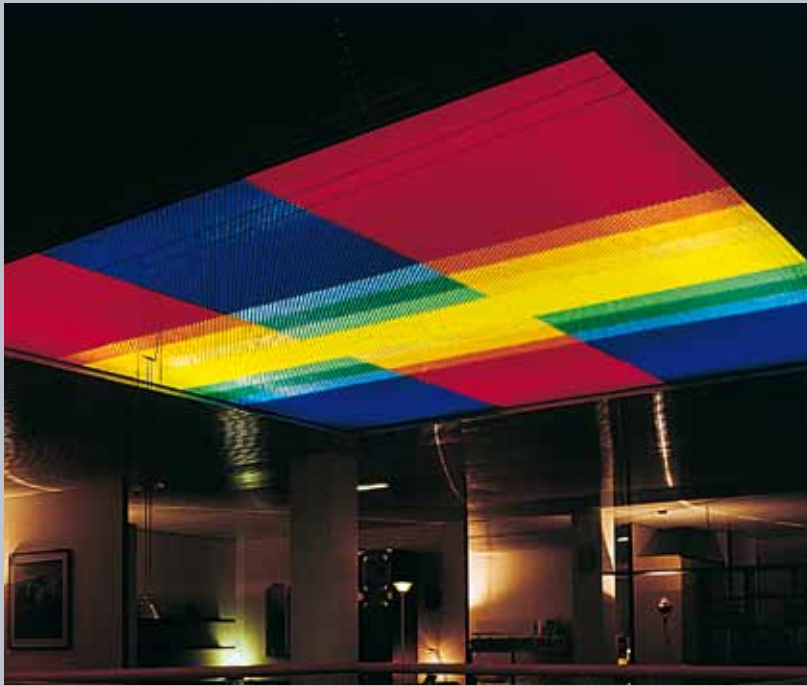

Jolly

- L'elemento singolo Jolly consente di realizzare pannelli personalizzati per decori e dimensioni. I pannelli che si ottengono sono compatibili nell'aggancio con l' art. 202, per completare grandi superfici.

- The Jolly Single element allow to create "custom made" panels. The obtained panel can be installed together with the 202 panel to fit out larger surfaces.